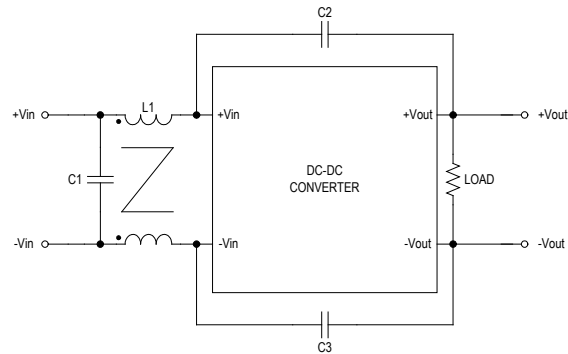

MINMAX[®]

MRWI60C Series - EMC Notes

MRWI60C Series - EMC Notes

External Filter meets Radiated EMI EN 55032, class A

Model	Class A			
	C1	L1	C2	C3
MRWI60-24XXC	4.7 μ F/50V	175 μ H/175uH	220pF	220pF
MRWI60-48XXC	3.3 μ F/100V	175 μ H/175uH	220pF	220pF